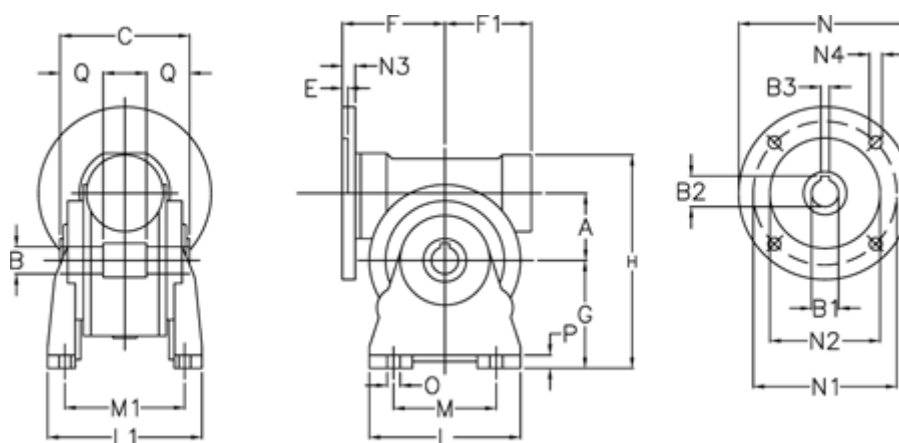

Data Sheet

Article number: 3902044014222
Description: Worm gear
VF 44-A-14-63B5

Measures

A	= 44.6	F1	= 54	N1	= 115
B	= 18 H7	G	= 72	N2	= 95
B1 E7	= 11	H	= 143	N3	= 10.5
B2	= 12.8	L	= 90	N4	= 9.5
B3 H9	= 4	L1	= 98	O	= 8.5
C	= 64	M	= 52	P	= 10
E	= 2	M1	= 81	Q	= 24.5
F	= 65	N	= 140		